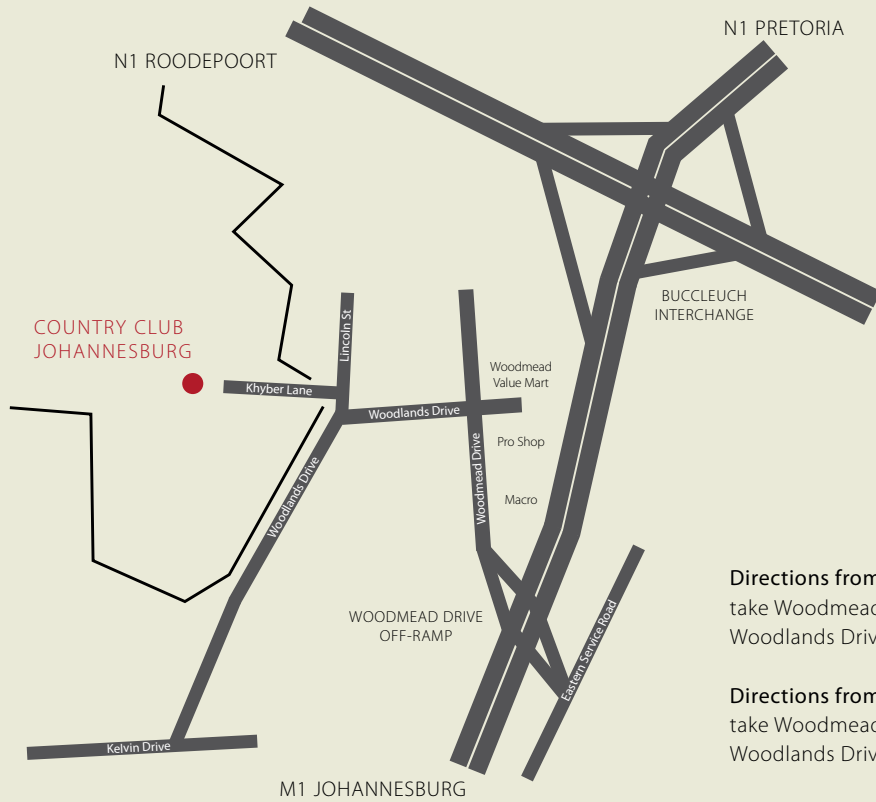

**PART I**

PREVIEW AND AUCTION

**Country Club, Johannesburg, Woodmead**

Corner Lincoln Road & Woodlands Drive, Woodmead

GPS Co-ordinates: Latitude: 26.0519 S – Longitude: 28.0675 E

---

**On view Friday 4 September, Saturday 5 September and Sunday 6 September  
10.00 am to 6.00 pm**

# Contents

- 1 Auction Information
- 4 Map
- 6 Property for Sale
- 54 Conditions of Business
- 61 Explanation of Cataloguing Practice
- 62 Guide for Bidding
- 64 Artist Index

**Directions from Pretoria:** N1 South Johannesburg, M1 South Johannesburg, take Woodmead Drive off-ramp, right onto Woodmead Drive, left into Woodlands Drive, right into Lincoln Street, first left into Country Club.

**Directions from Johannesburg CBD / Sandton:** M1 North Pretoria, take Woodmead Drive off-ramp, left onto Woodmead Drive, left into Woodlands Drive, right into Lincoln Street, first left into Country Club.