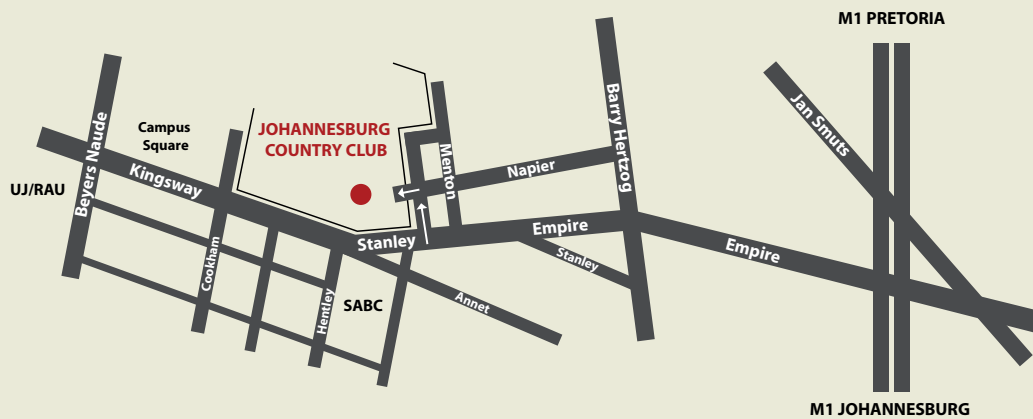

DIRECTIONS FROM HILLBROW

Proceed west on Empire, under M1 Highway, over Barry Hertzog, right into Menton, left into Napier, straight into Country Club

DIRECTIONS FROM RAU

Proceed down Kingsway, follow road left into Stanley, left into Cedar, left into Napier, straight into Country Club